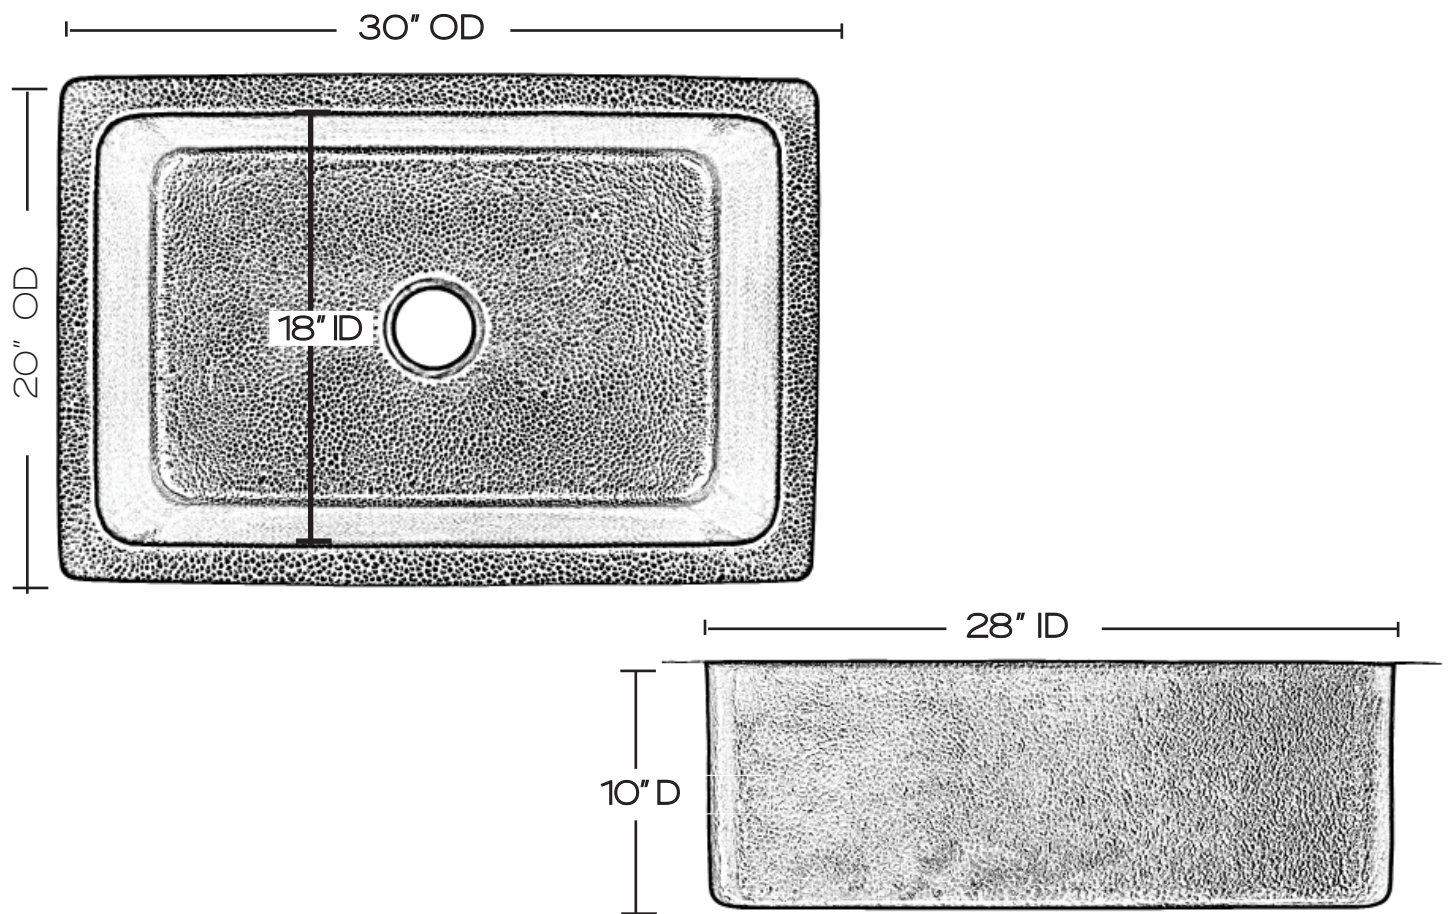

Hammered Nickel Pisa KSU-3020BRN

SINK DETAILS

Hand Hammered Single Bowl Solid Copper Seamless Construction
in Hammered Nickel Finish.

Coordinating drain available.

Mounting Options: Under Mount or Drop-In

Your copper sink is handmade and therefore a work of art. Each sink is unique and can vary 1/4" in either direction. We highly recommend waiting to receive your sink before cutting your counter top.