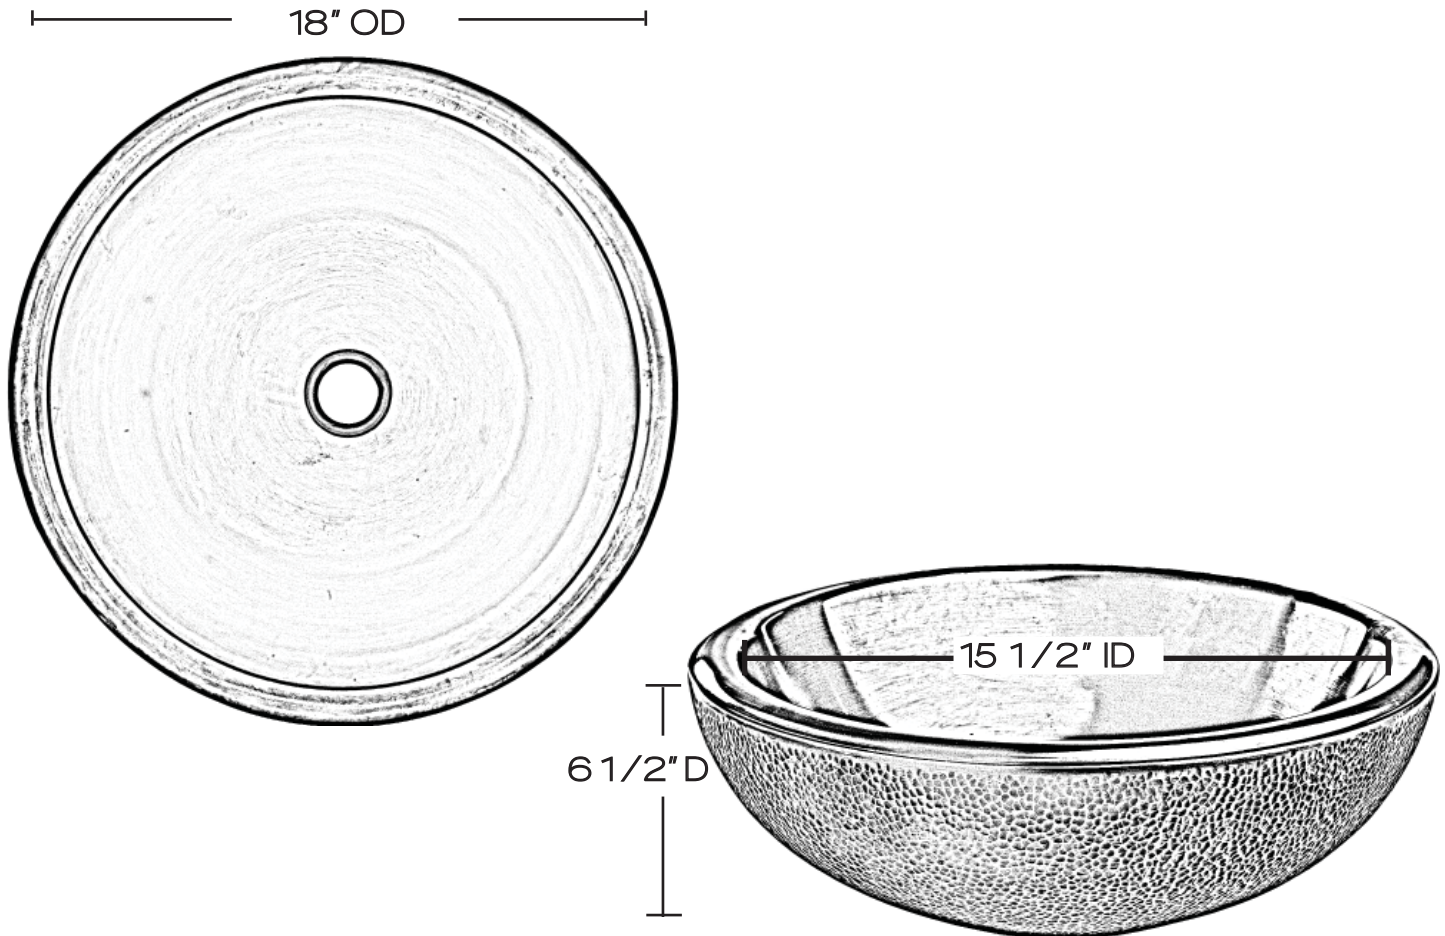

SINK DETAILS

Round Double Wall Handcrafted Solid Copper in Antique Copper Finish.

Coordinating drain available.

Mounting Options: Partial Drop-In or Vessel Mount

Your copper sink is handmade and therefore a work of art. Each sink is unique and can vary 1/4" in either direction. We highly recommend waiting to receive your sink before cutting your counter top.