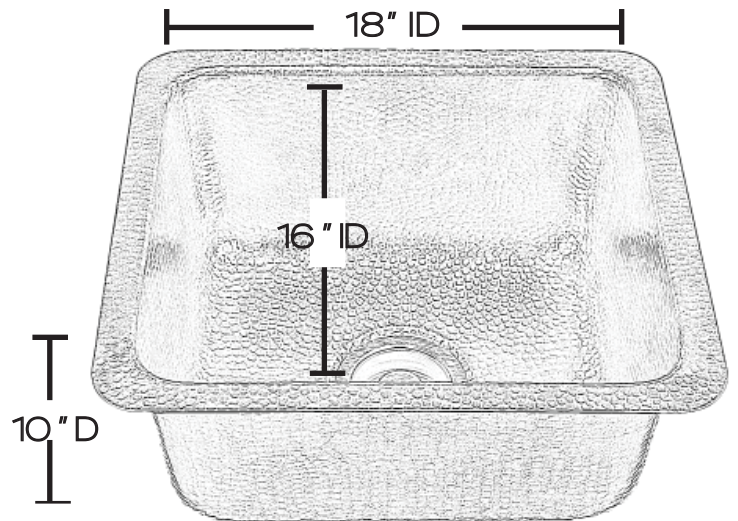

SINK DETAILS

Square Hand Hammered Seamless Construction Solid Copper  
Prep Sink in Medium Antique Finish.  
Coordinating drain included.  
Mounting Options: Under Mount or Drop-In

PART	DESCRIPTION	QUANTITY
A	Bath Sink	1
B	Disposal Flange and Stopper	1

21 1/2" OD

Your copper sink A is handmade and therefore a work of art. Each sink is unique and can vary 1/4" in either direction. We highly recommend waiting to receive your sink before cutting your counter top.