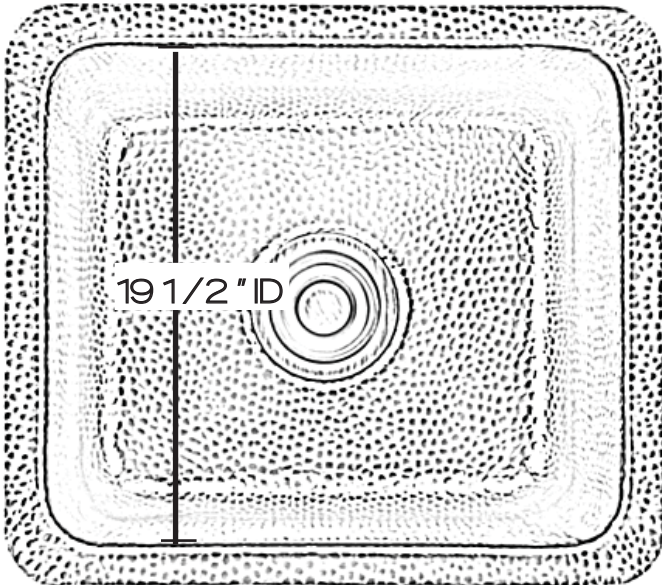

SINK DETAILS

Square Hand Hammered Seamless Construction Solid Copper  
Prep Sink in Medium Antique Finish.  
Coordinating drain included.  
Mounting Options: Under Mount or Drop-In

PART	DESCRIPTION	QUANTITY
A	Bath Sink	1
B	Disposal Flange and Stopper	1

21 1/2" OD

Your copper sink A is handmade and therefore a work of art. Each sink is unique and can vary 1/4" in either direction. We highly recommend waiting to receive your sink before cutting your counter top.