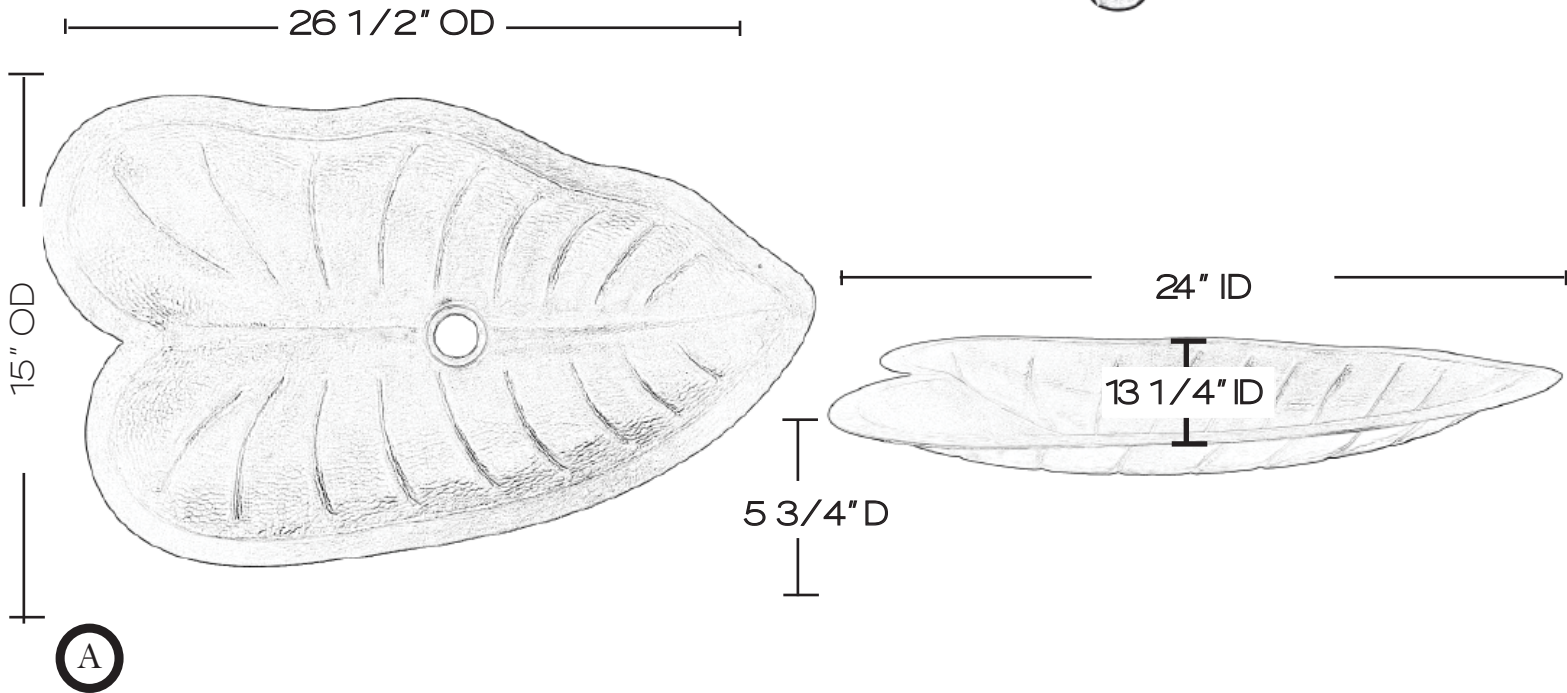

SINK DETAILS

Grid Drain - Oil Rubbed Bronze

TDG-15OB

Leaf Shaped Handcrafted Solid Copper in Black Copper Finish.
Coordinating drain included.
Mounting Options: Vessel Mount, Under Mount or Drop-In

PART	DESCRIPTION	QUANTITY
A	Bath Sink	1
B	Grid Drain	1

Your copper sink A is handmade and therefore a work of art. Each sink is unique and can vary 1/4" in either direction. We highly recommend waiting to receive your sink before cutting your counter top.