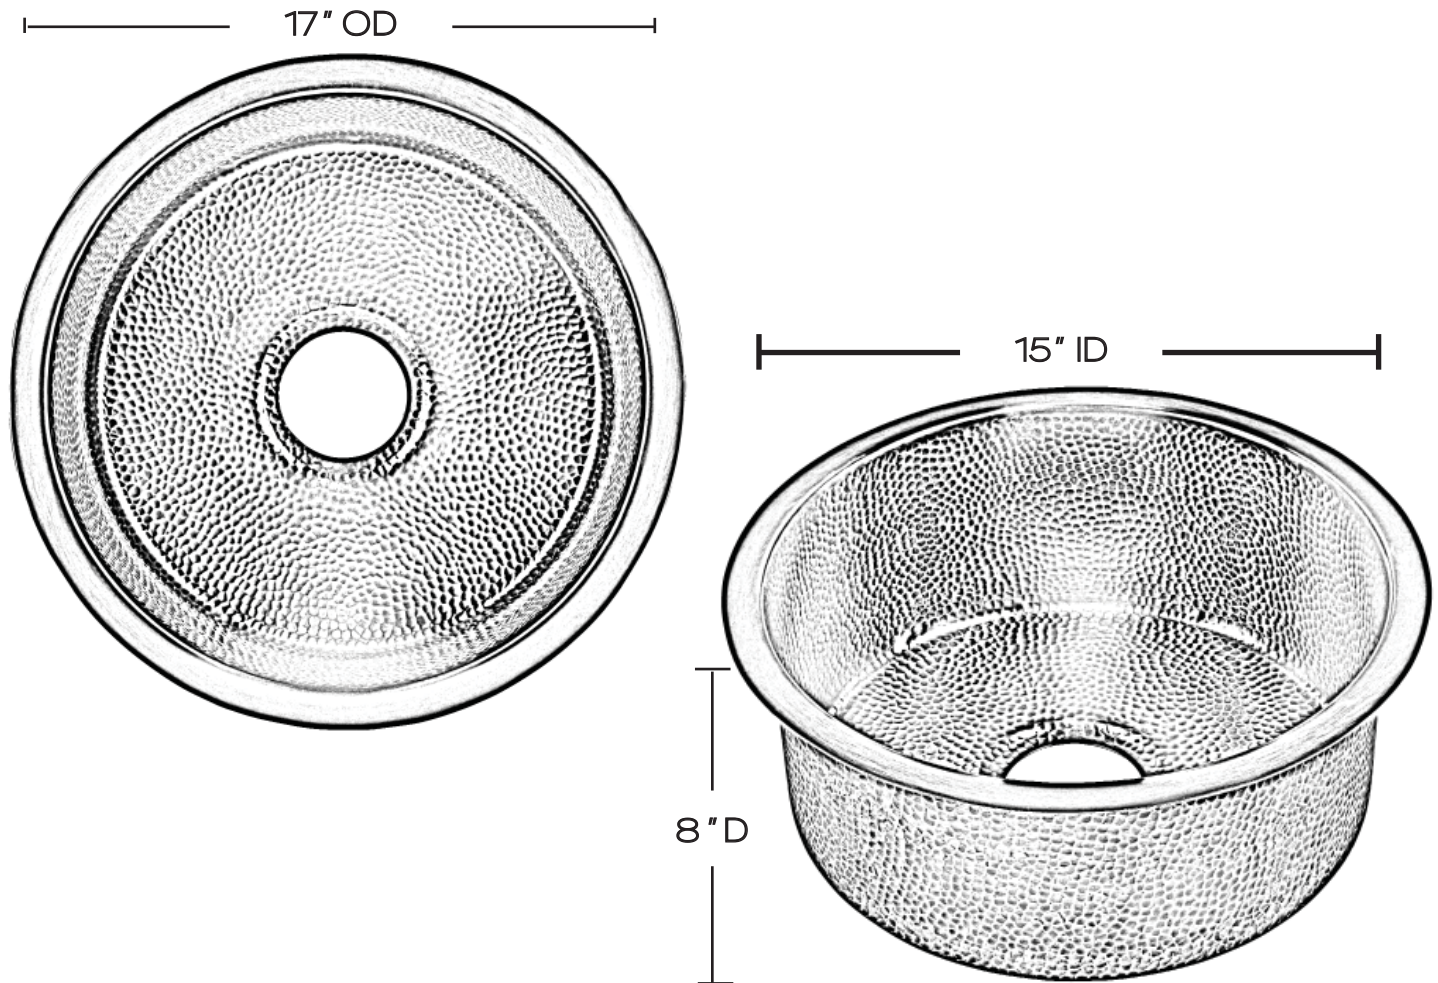

Hammered Nickel Napoli

PU-1708BRN

SINK DETAILS

Round Hand Hammered Seamless Construction in Hammered Nickel Finish.

Coordinating drain available.

Mounting Options: Under Mount or Drop-In

Your copper sink is handmade and therefore a work of art. Each sink is unique and can vary 1/4" in either direction. We highly recommend waiting to receive your sink before cutting your counter top.