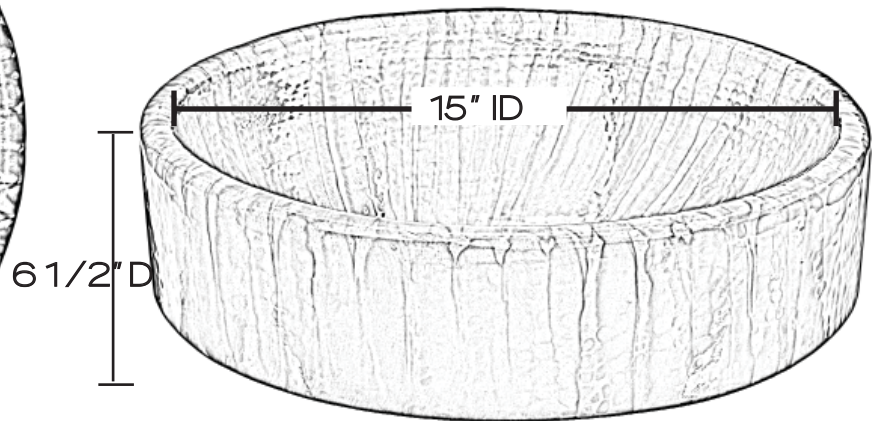

SINK DETAILS

Round Semi-Double Wall Handcrafted Solid Copper in Multi-Colored Finish.

Coordinating drain included.

Mounting Options: Partial Drop-In or Vessel Mount

PART	DESCRIPTION	QUANTITY
A	Bath Sink	1
B	Grid Drain	1

Your copper sink A is handmade and therefore a work of art. Each sink is unique and can vary 1/4" in either direction. We highly recommend waiting to receive your sink before cutting your counter top.