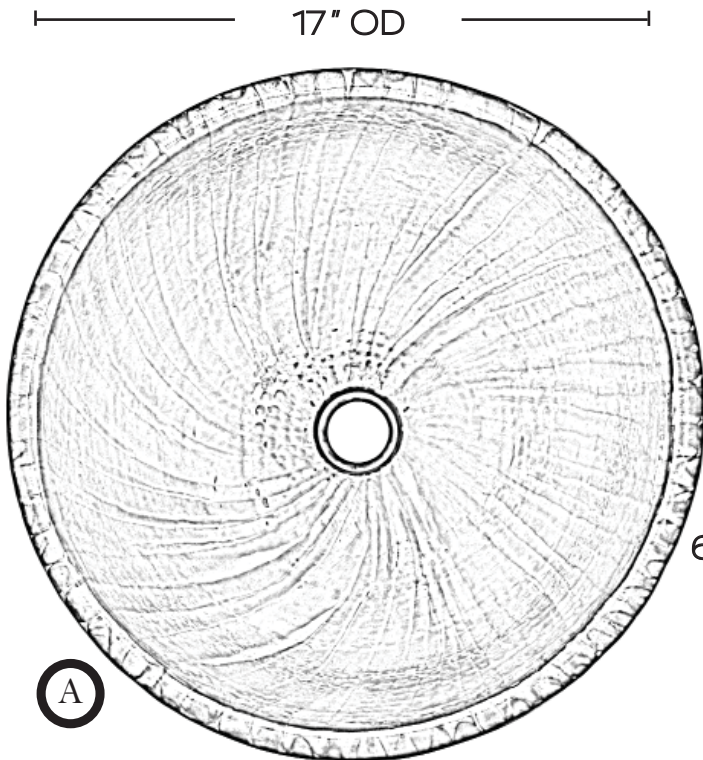

SINK DETAILS

Round Semi-Double Wall Handcrafted Solid Copper in Multi-Colored Finish.

Coordinating drain included.

Mounting Options: Partial Drop-In or Vessel Mount

PART	DESCRIPTION	QUANTITY
A	Bath Sink	1
B	Grid Drain	1

Your copper sink A is handmade and therefore a work of art. Each sink is unique and can vary 1/4" in either direction. We highly recommend waiting to receive your sink before cutting your counter top.